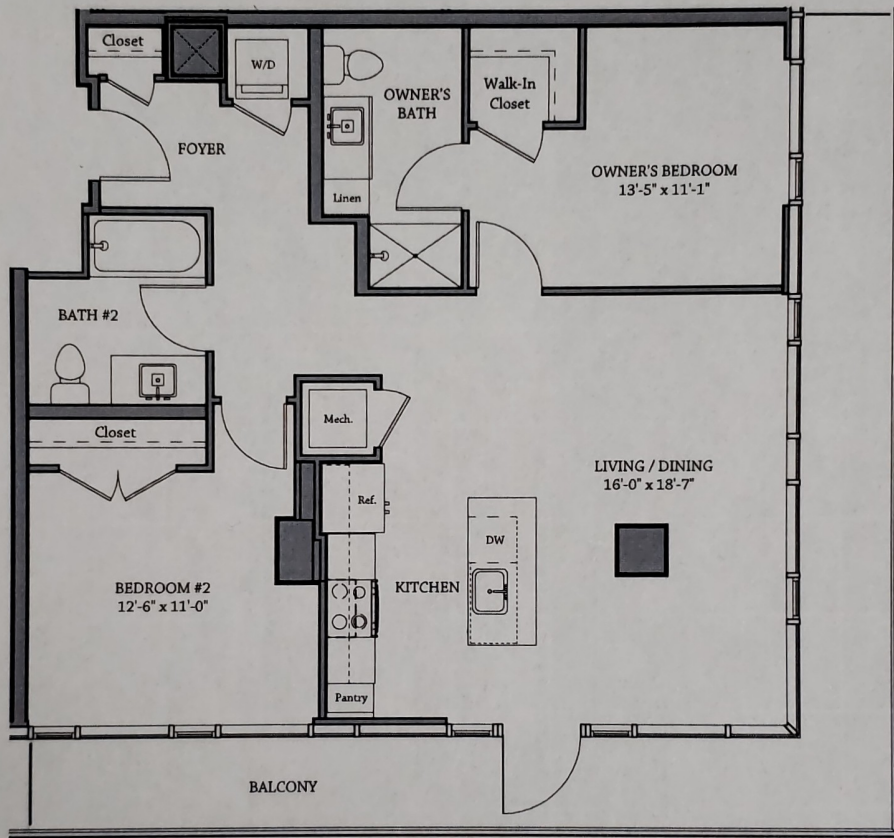

# BLVD

LUXURY APARTMENTS

Two Bedroom . Two Bath . 1,008 - 1,215 sf . Plan E

LOVE  
WHERE YOU  
*live.*

COMSTOCK

# BLVD

LUXURY APARTMENTS

Two Bedroom . Two Bath . 916 - 1,112 sf . Plan B

LOVE  
WHERE YOU  
live.

COMSTOCK

# BLVD

LUXURY APARTMENTS

Two Bedroom . Two Bath . 1,068 - 1,263 sf . Plan F

LOVE  
WHERE YOU  
live.

COMSTOCK

# BLVD

LUXURY APARTMENTS

Two Bedroom . Two Bath . 1,174 sf . Plan H

LOVE  
WHERE YOU  
*live.*

COMSTOCK