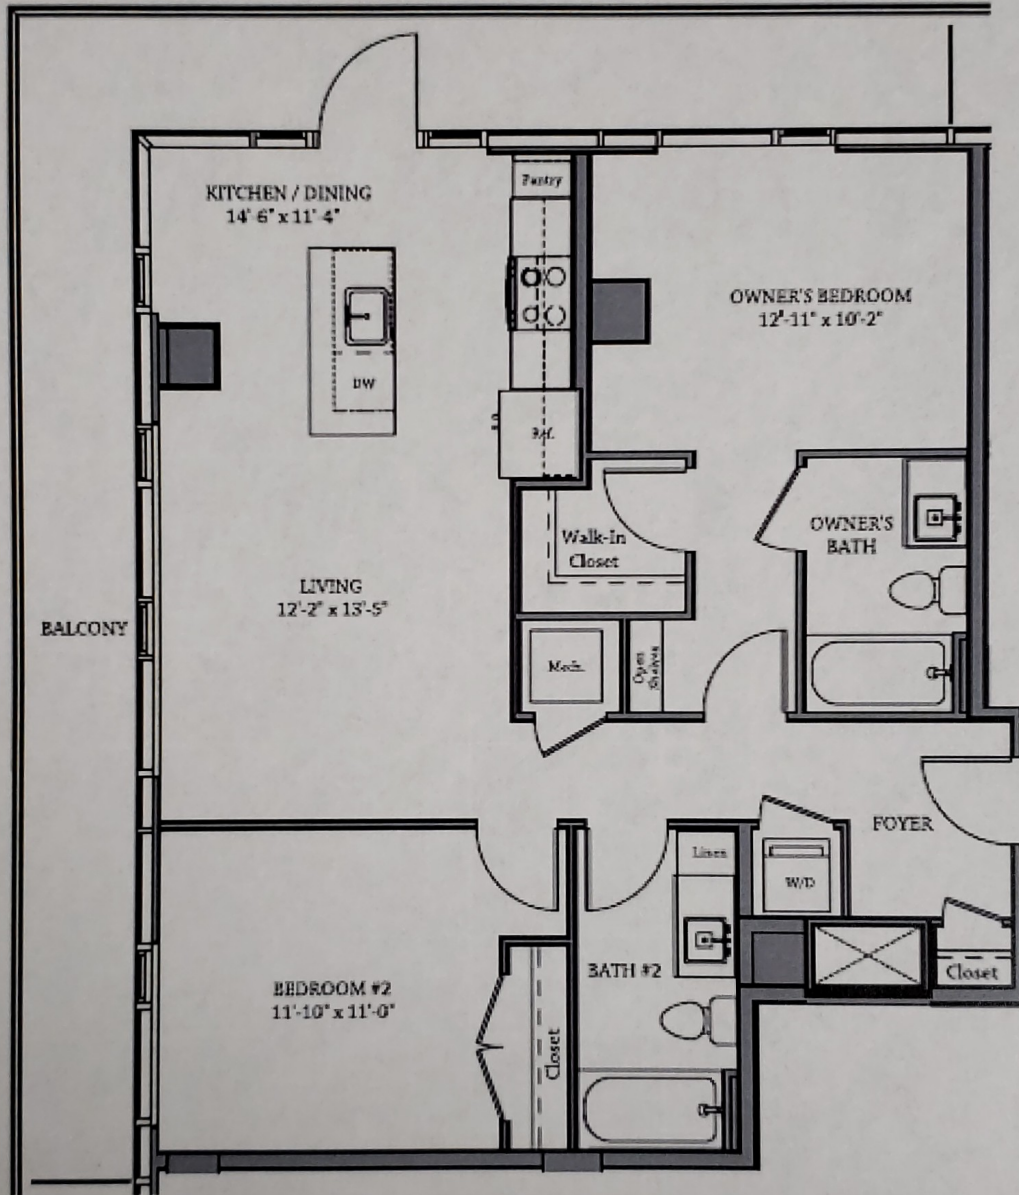

# BLVD

LUXURY APARTMENTS

Two Bedroom . Two Bath . 974 - 1218 sf . Plan A

LOVE  
WHERE YOU  
live.

COMSTOCK