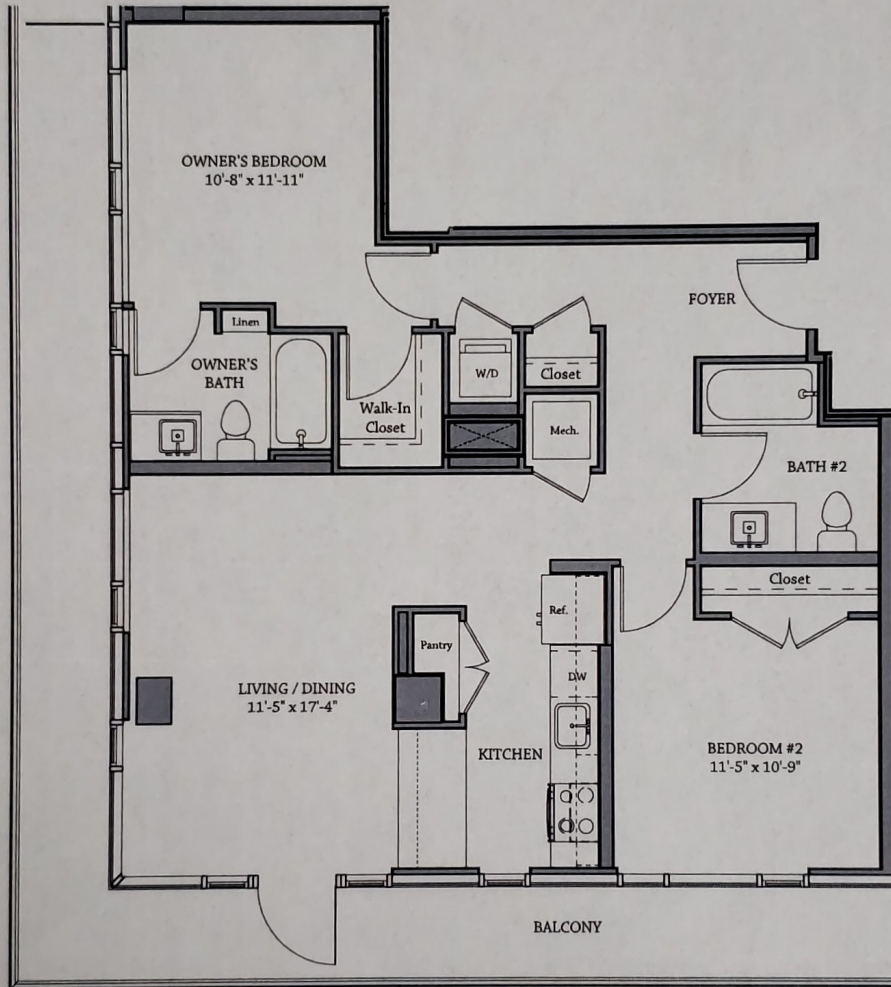

# BLVD

LUXURY APARTMENTS

Two Bedroom . Two Bath . 974 - 1218 sf . Plan A

LOVE  
WHERE YOU  
live.

COMSTOCK

# BLVD

LUXURY APARTMENTS

Two Bedroom . Two Bath . 1,130 sf . Plan C

LOVE  
WHERE YOU  
live.

COMSTOCK

# BLVD

LUXURY APARTMENTS

Two Bedroom . Two Bath . 1,008 - 1,215 sf . Plan E

LOVE  
WHERE YOU  
*live.*

COMSTOCK

# BLVD

LUXURY APARTMENTS

Two Bedroom . Two Bath . 916 - 1,112 sf . Plan B

LOVE  
WHERE YOU  
live.

COMSTOCK