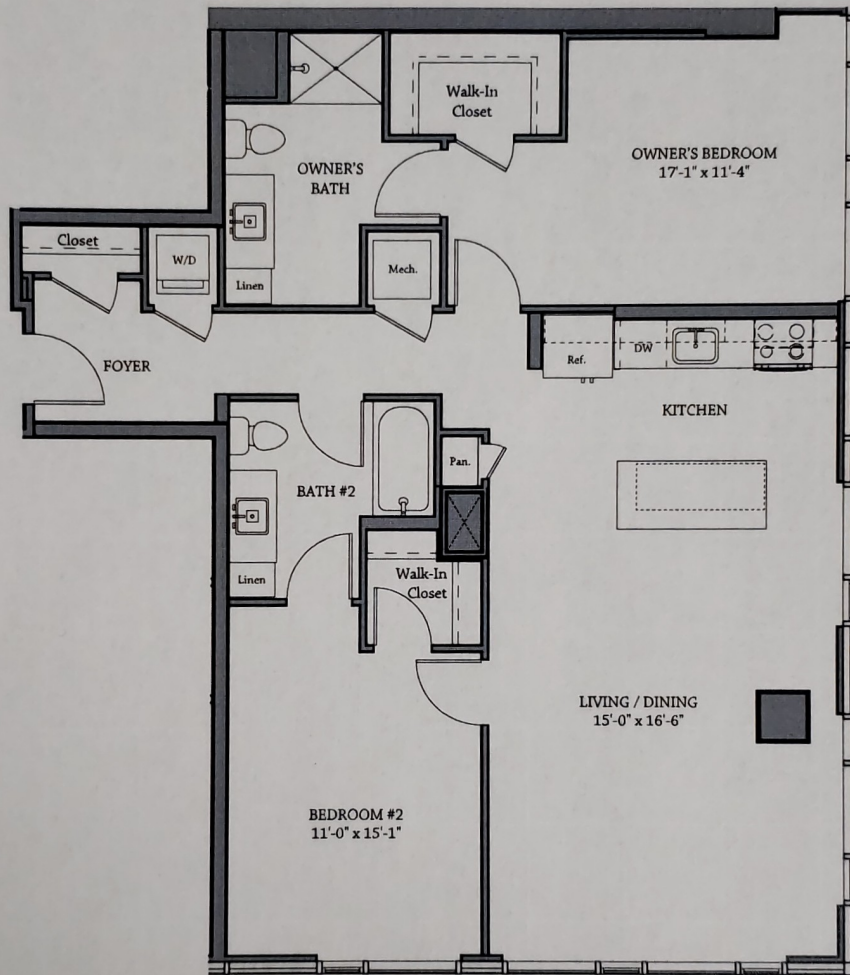

# BLVD

LUXURY APARTMENTS

Two Bedroom . Two Bath . 916 - 1,112 sf . Plan B

LOVE  
WHERE YOU  
live.

COMSTOCK

# BLVD

LUXURY APARTMENTS

Two Bedroom . Two Bath . 1,068 - 1,263 sf . Plan F

LOVE  
WHERE YOU  
live.

COMSTOCK

# BLVD

LUXURY APARTMENTS

Two Bedroom . Two Bath . 1,174 sf . Plan H

LOVE  
WHERE YOU  
*live.*

COMSTOCK