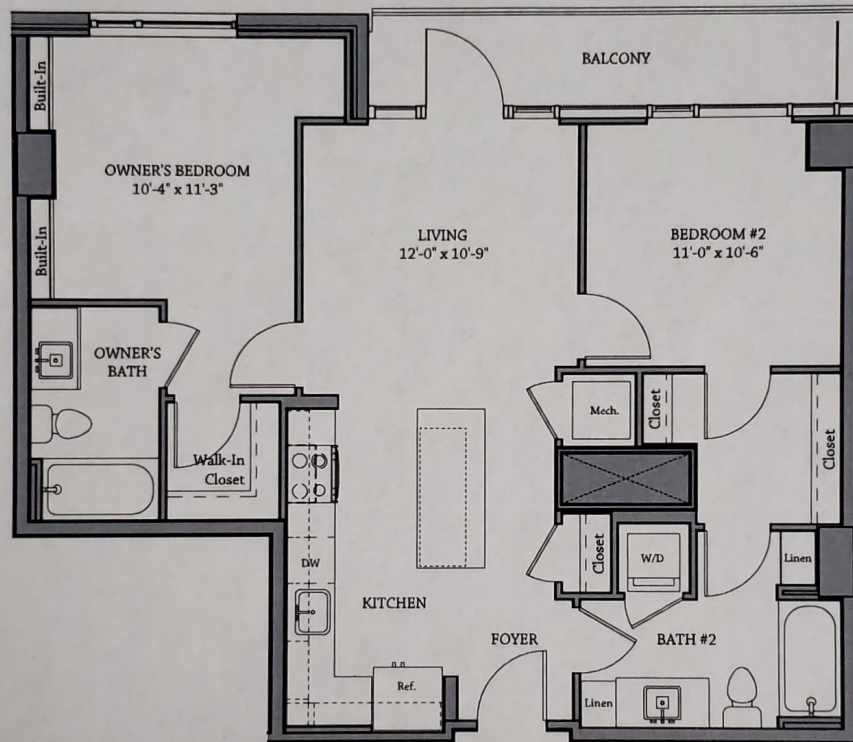

# BLVD

LUXURY APARTMENTS

Two Bedroom . Two Bath . 1,130 sf . Plan C

LOVE  
WHERE YOU  
live.

COMSTOCK

# BLVD

LUXURY APARTMENTS

Two Bedroom . Two Bath . 1,008 - 1,215 sf . Plan E

LOVE  
WHERE YOU  
*live.*

COMSTOCK

# BLVD

LUXURY APARTMENTS

Two Bedroom . Two Bath . 916 - 1,112 sf . Plan B

LOVE  
WHERE YOU  
live.

COMSTOCK

# BLVD

LUXURY APARTMENTS

Two Bedroom . Two Bath . 1,068 - 1,263 sf . Plan F

LOVE  
WHERE YOU  
live.

COMSTOCK