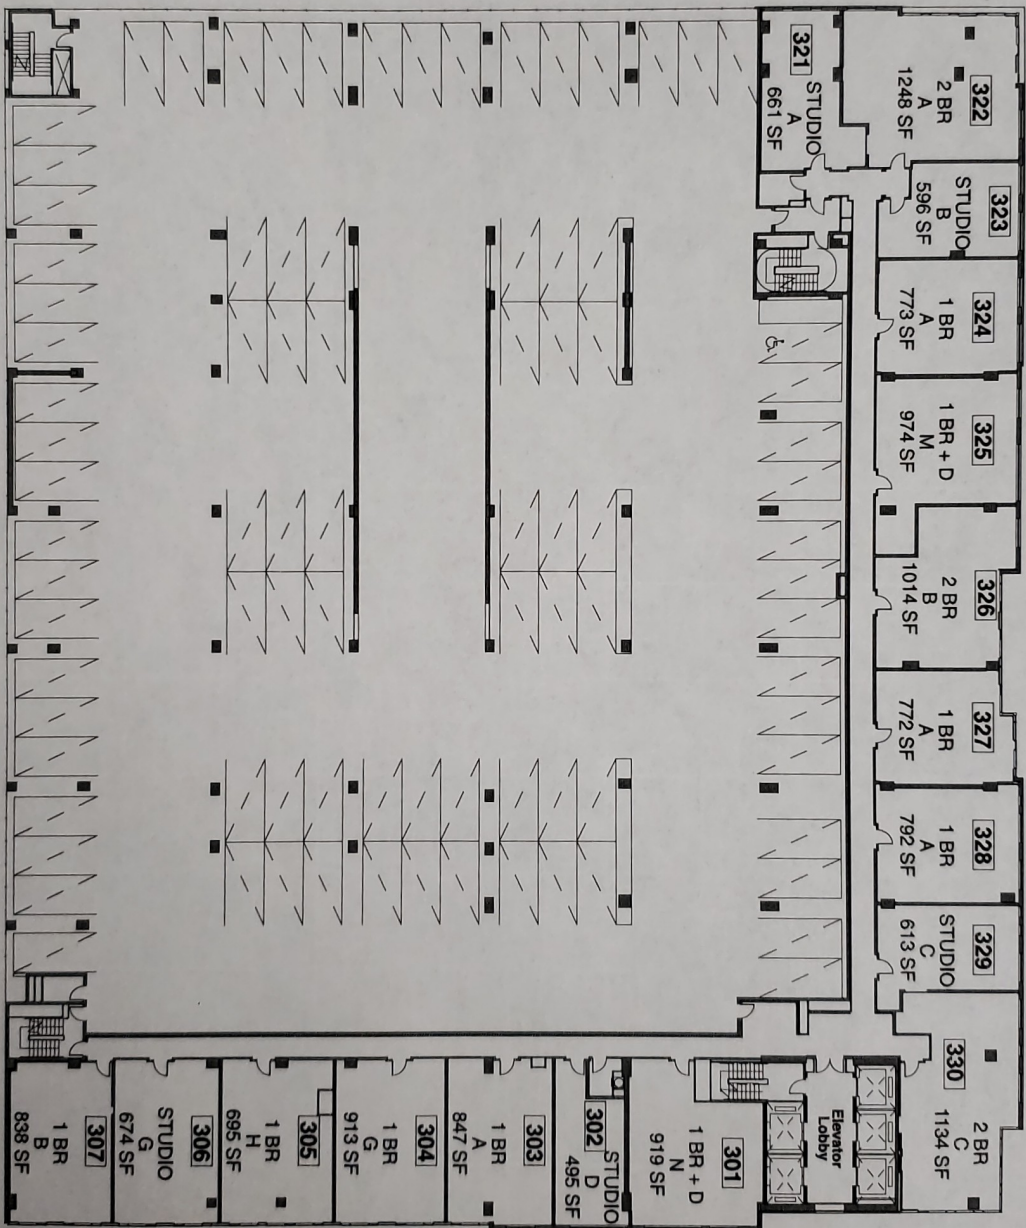

BLVD

LUXURY APARTMENTS

Level P3 - P8

COMSTOCK

LOVE
WHERE YOU
live.