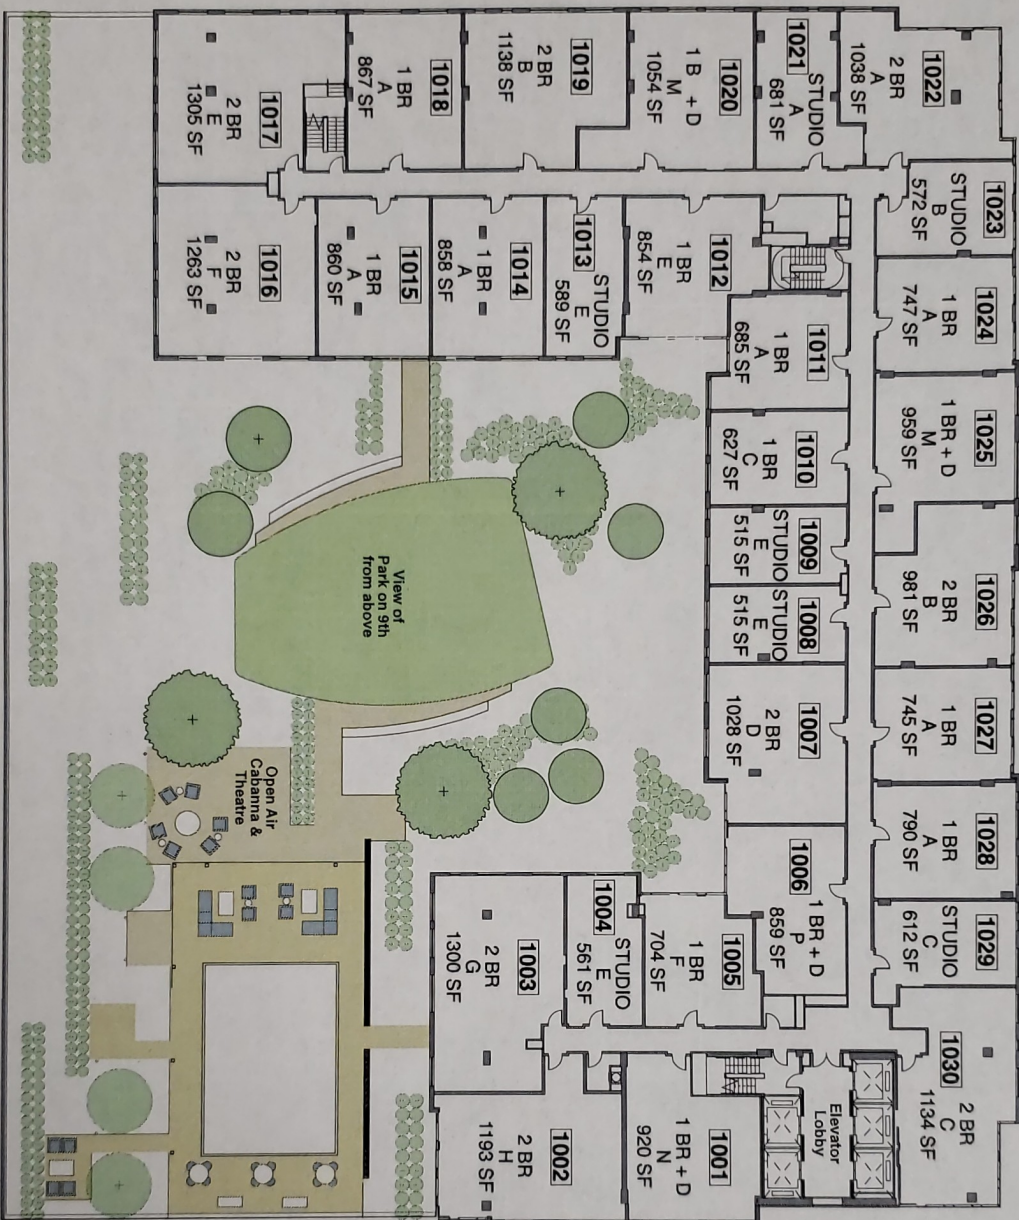

# BLVD

LUXURY APARTMENTS

Level P10 - P18

LOVE  
WHERE YOU  
live.

COMSTOCK

# BLVD

LUXURY APARTMENTS

Two Bedroom . Two Bath . 974 - 1218 sf . Plan A

LOVE  
WHERE YOU  
live.

COMSTOCK