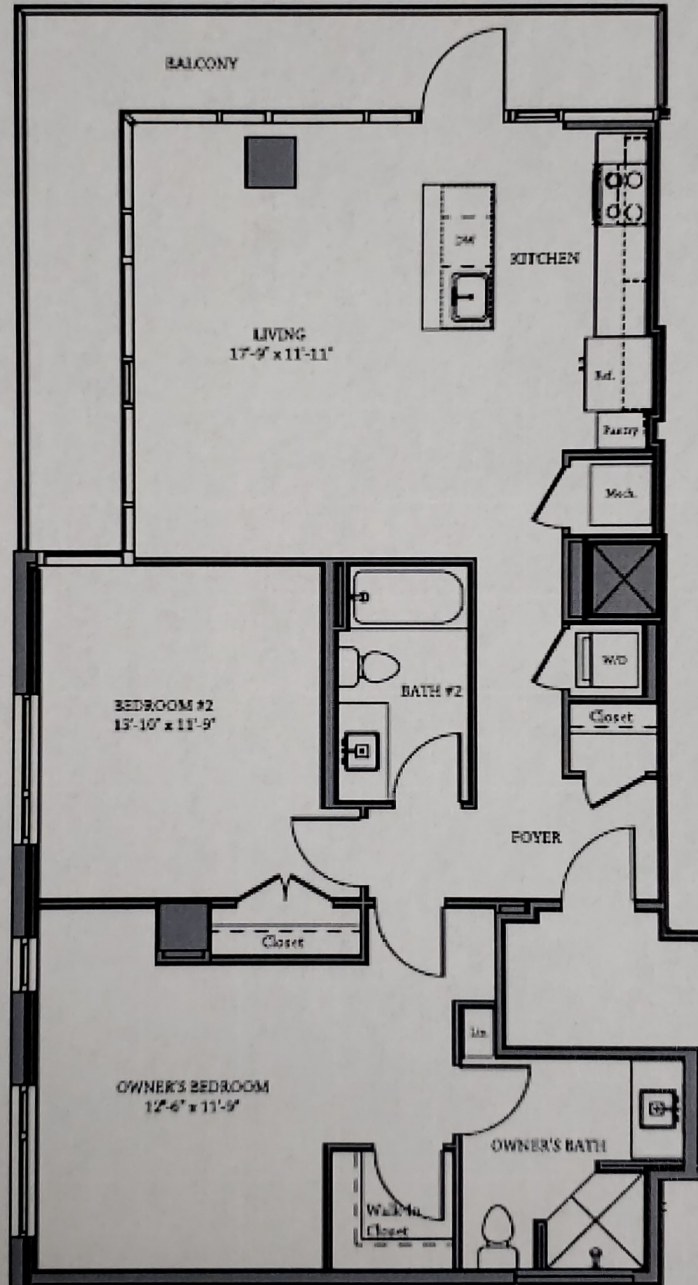

# BLVD

LUXURY APARTMENTS

Two Bedroom . Two Bath . 974 - 1218 sf . Plan A

LOVE  
WHERE YOU  
live.

COMSTOCK

# BLVD

LUXURY APARTMENTS

Two Bedroom . Two Bath . 1,130 sf . Plan C

LOVE  
WHERE YOU  
live.

COMSTOCK

# BLVD

LUXURY APARTMENTS

Two Bedroom . Two Bath . 1,008 - 1,215 sf . Plan E

LOVE  
WHERE YOU  
*live.*

COMSTOCK