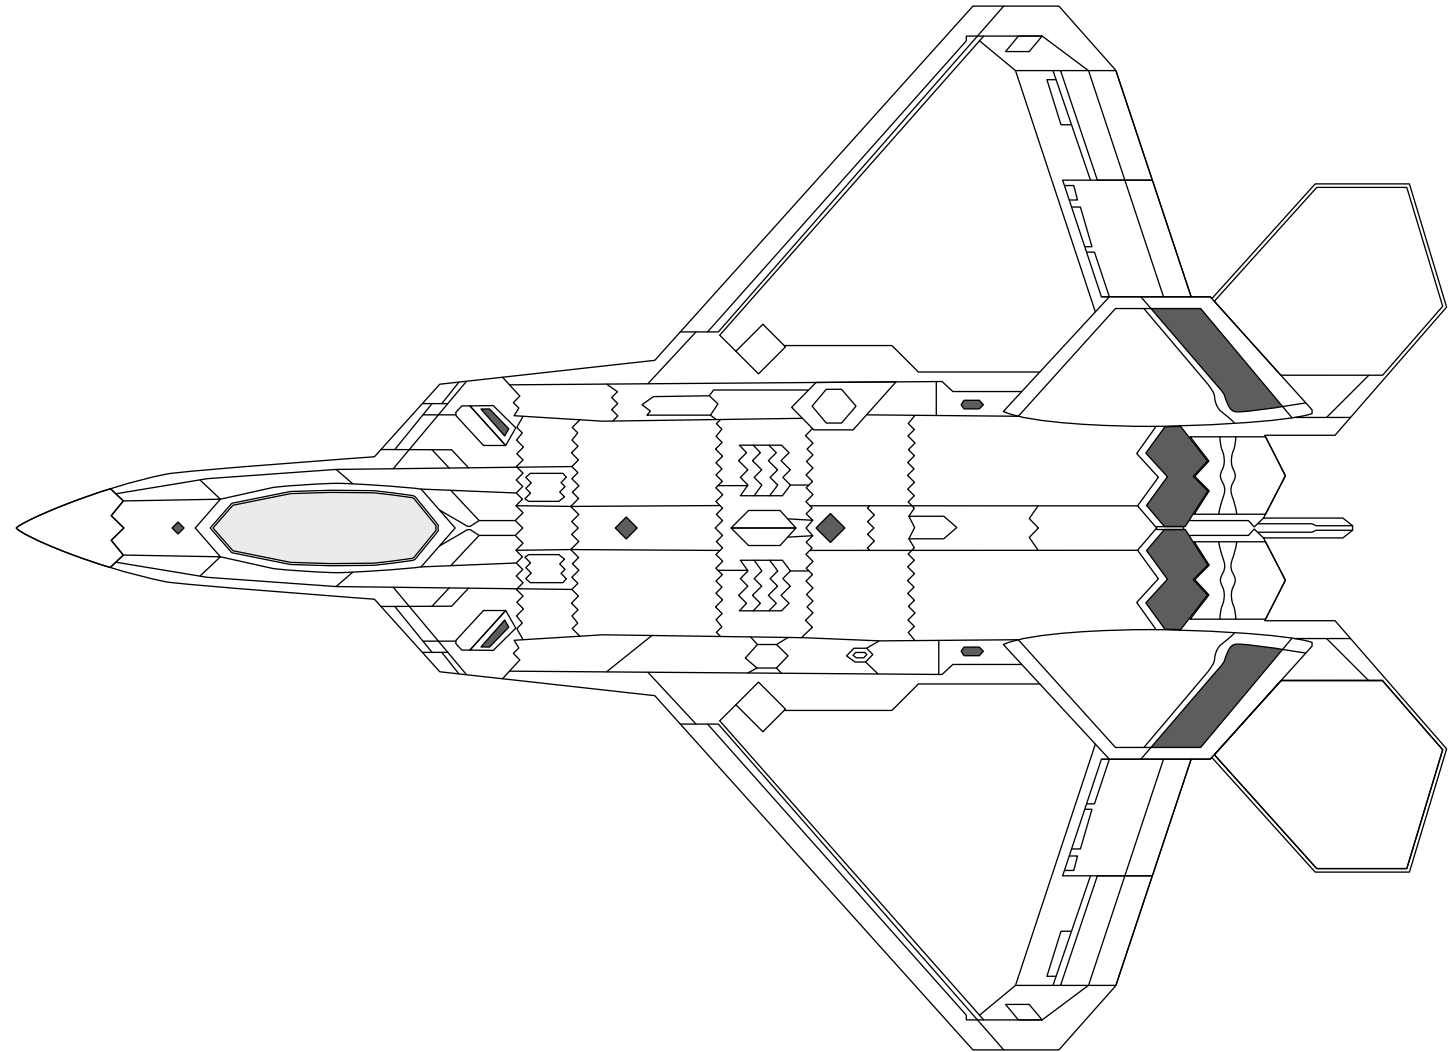

Lockheed Martin F-22 Raptor

1890

1356

Scale: 1:100

All measurements in centimeters.

the-blueprints.com